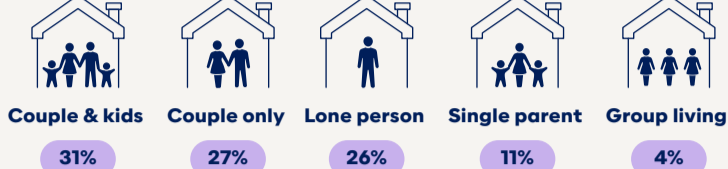

Australia Street

If Australia was a street of 100 households...

Population: 250 people

Generational Change

(% population)

Australian Households

Vehicle Ownership

Vehicle ownership by household

Births, death, marriages

If Australia was a street of 100 households...

Aboriginal and/or Torres Strait Islander people

If Australia was a street of 100 households...

Businesses

If Australia was a street of 100 households...