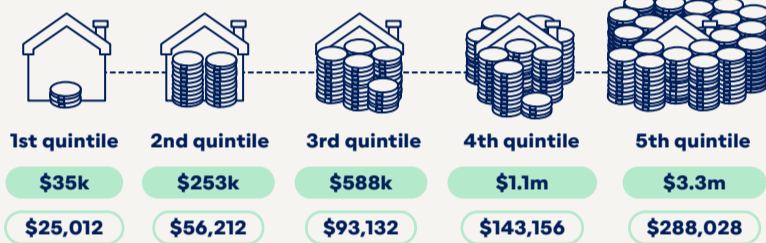

Australia Street

If Australia was a street of 100 households...

Population: 250 people

Generational Change

(% population)

Australian Households

Vehicle Ownership

Vehicle ownership by household

Births, death, marriages

If Australia was a street of 100 households...

Aboriginal and/or Torres Strait Islander people

If Australia was a street of 100 households...

Businesses

If Australia was a street of 100 households...

Household wealth quintiles

Net worth Gross HH income

Religion

(% population)

Parents' place of birth

(% population)

Average house price

Housing Type