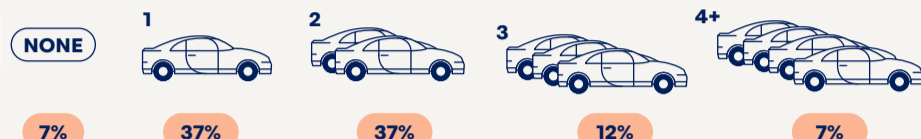

Australia Street

If Australia was a street of 100 households...

Population: 250 people

Generational Change

(% population)

Australian Households

Vehicle Ownership

Vehicle ownership by household