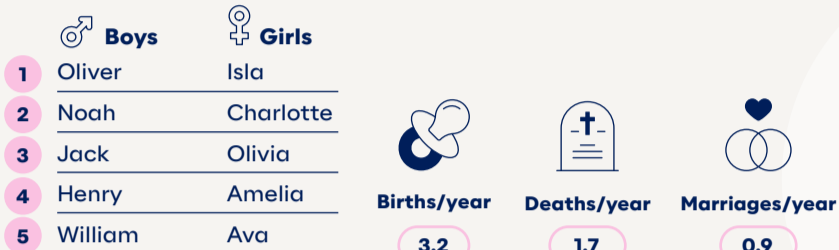

Births, death, marriages

If Australia was a street of 100 households...