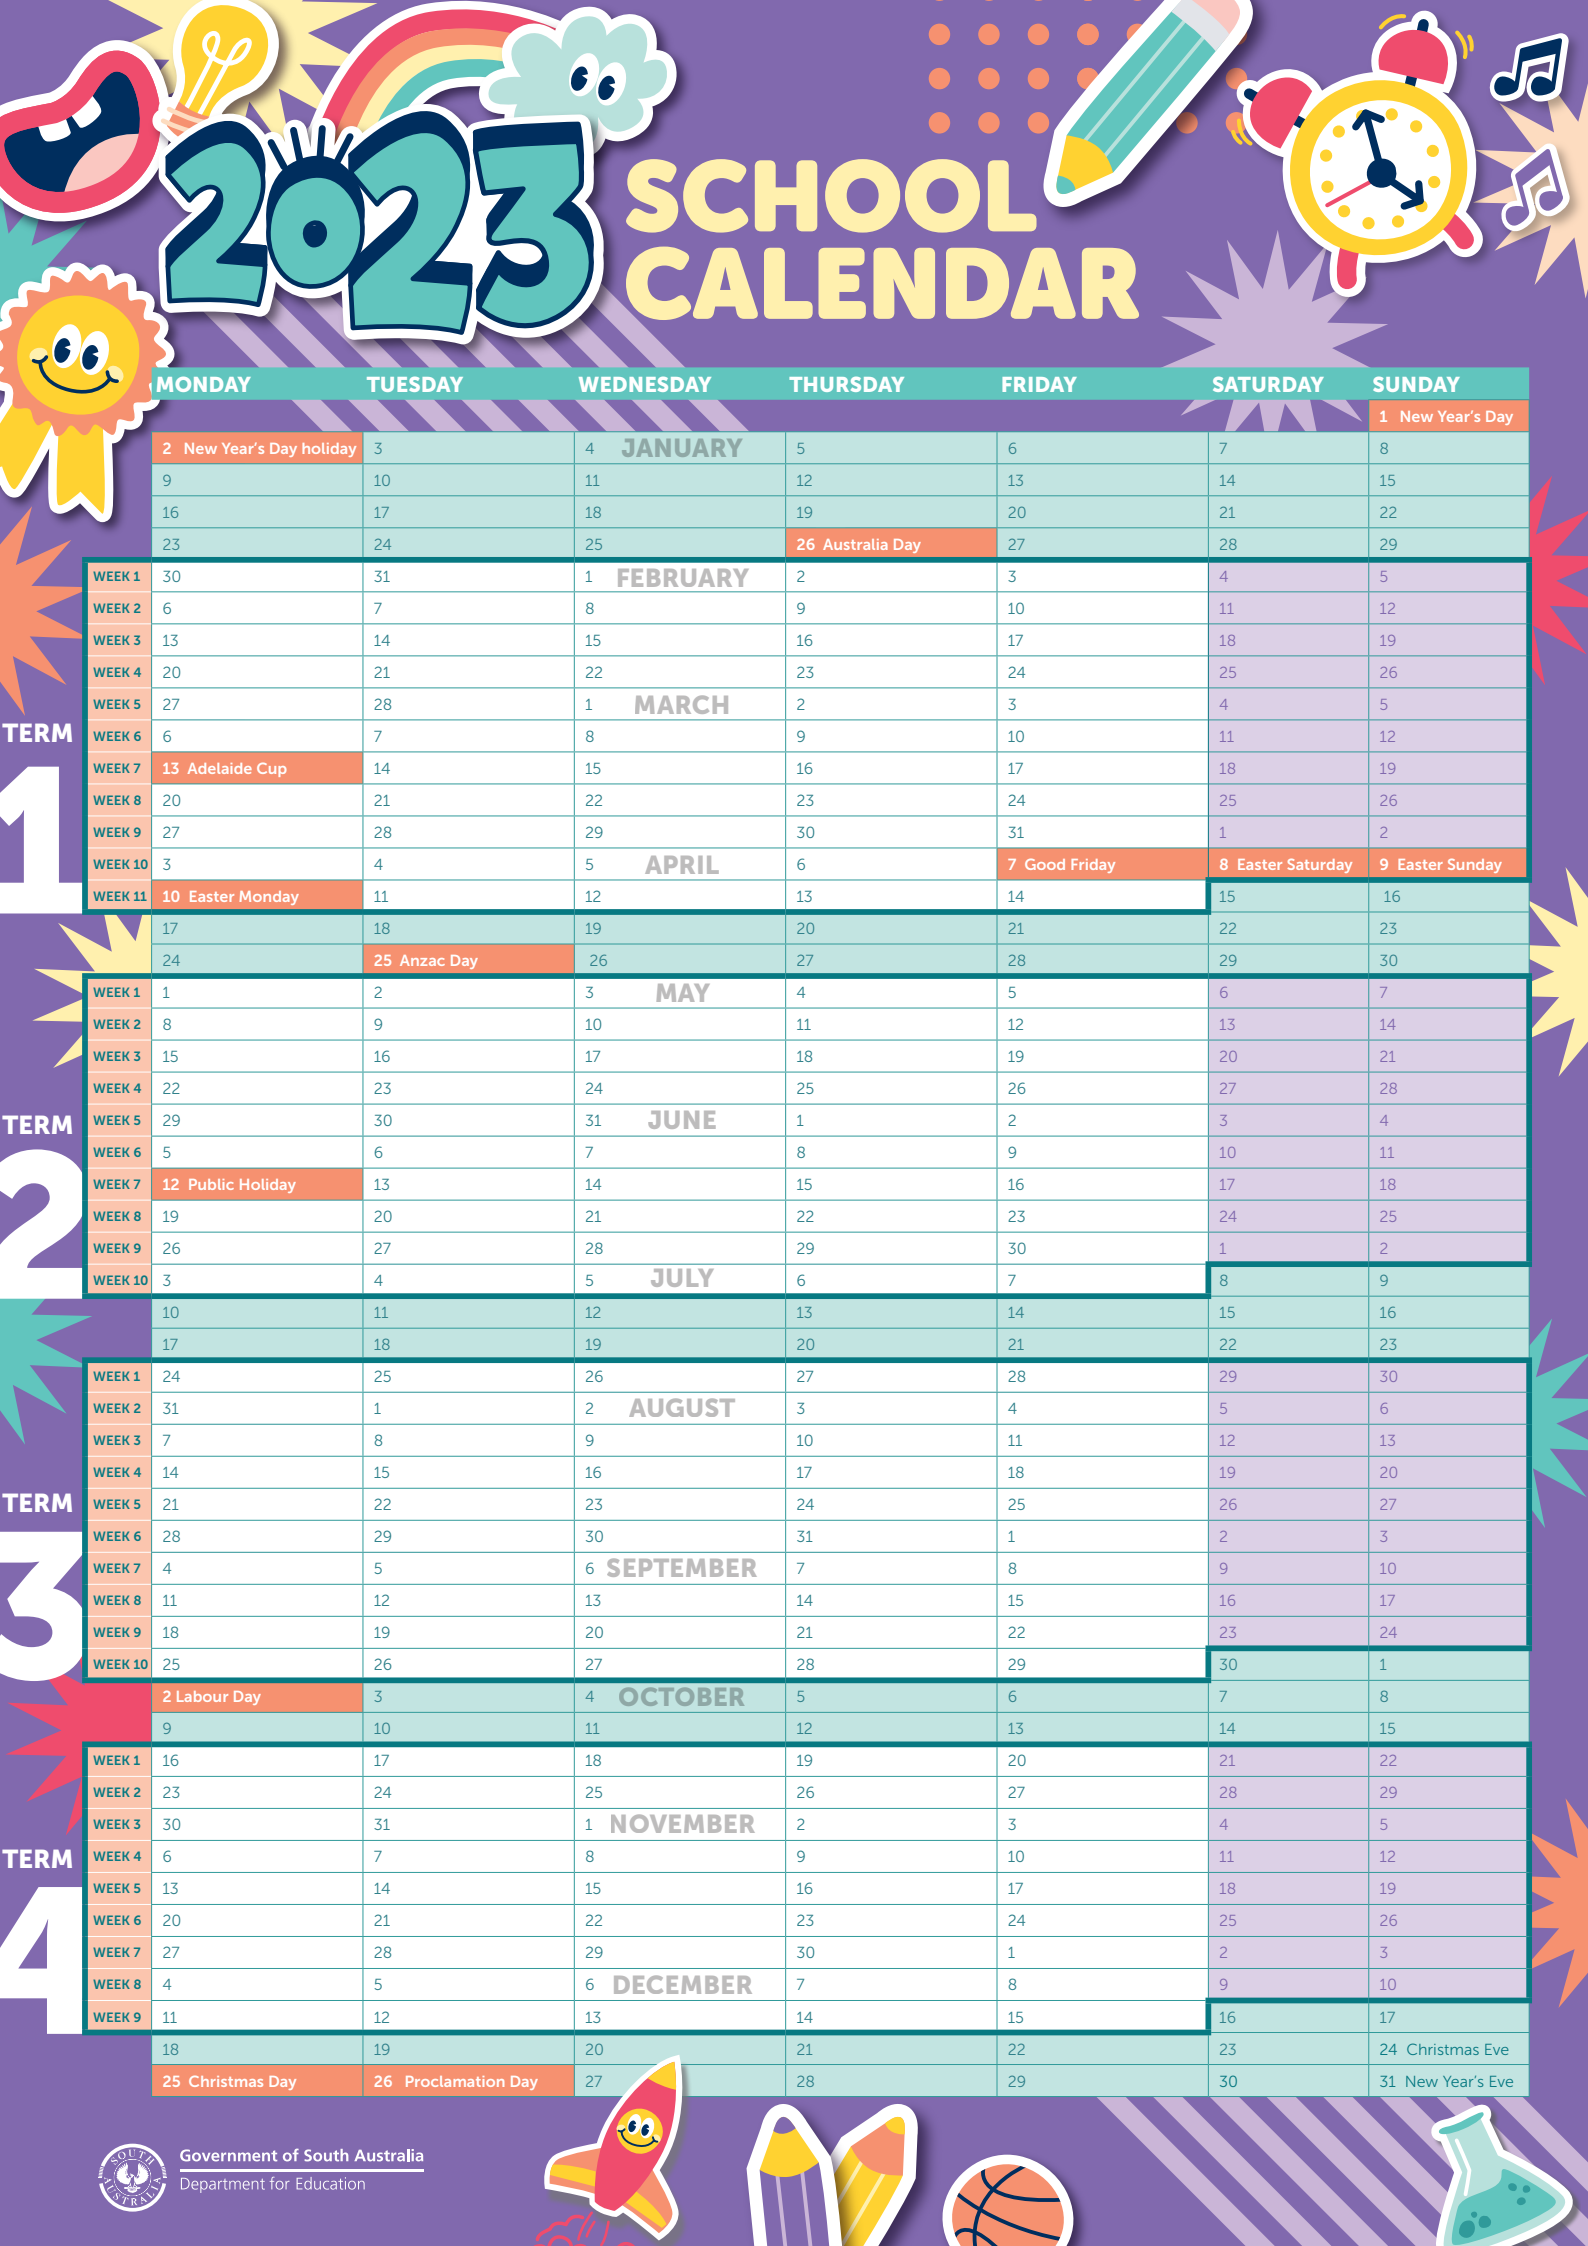

2023 SCHOOL CALENDAR

TERM 1

TERM 2

TERM 3

TERM 4

	MONDAY	TUESDAY	WEDNESDAY	THURSDAY	FRIDAY	SATURDAY	SUNDAY
	2 New Year's Day holiday	3	4 JANUARY	5	6	7	8 1 New Year's Day
	9	10	11	12	13	14	15
	16	17	18	19	20	21	22
	23	24	25	26 Australia Day	27	28	29
WEEK 1	30	31	1 FEBRUARY	2	3	4	5
WEEK 2	6	7	8	9	10	11	12
WEEK 3	13	14	15	16	17	18	19
WEEK 4	20	21	22	23	24	25	26
WEEK 5	27	28	1 MARCH	2	3	4	5
WEEK 6	6	7	8	9	10	11	12
WEEK 7	13 Adelaide Cup	14	15	16	17	18	19
WEEK 8	20	21	22	23	24	25	26
WEEK 9	27	28	29	30	31	1	2
WEEK 10	3	4	5 APRIL	6	7 Good Friday	8 Easter Saturday	9 Easter Sunday
WEEK 11	10 Easter Monday	11	12	13	14	15	16
	17	18	19	20	21	22	23
	24	25 Anzac Day	26	27	28	29	30
WEEK 1	1	2	3 MAY	4	5	6	7
WEEK 2	8	9	10	11	12	13	14
WEEK 3	15	16	17	18	19	20	21
WEEK 4	22	23	24	25	26	27	28
WEEK 5	29	30	31 JUNE	1	2	3	4
WEEK 6	5	6	7	8	9	10	11
WEEK 7	12 Public Holiday	13	14	15	16	17	18
WEEK 8	19	20	21	22	23	24	25
WEEK 9	26	27	28	29	30	1	2
WEEK 10	3	4	5 JULY	6	7	8	9
	10	11	12	13	14	15	16
	17	18	19	20	21	22	23
WEEK 1	24	25	26	27	28	29	30
WEEK 2	31	1	2 AUGUST	3	4	5	6
WEEK 3	7	8	9	10	11	12	13
WEEK 4	14	15	16	17	18	19	20
WEEK 5	21	22	23	24	25	26	27
WEEK 6	28	29	30	31	1	2	3
WEEK 7	4	5	6 SEPTEMBER	7	8	9	10
WEEK 8	11	12	13	14	15	16	17
WEEK 9	18	19	20	21	22	23	24
WEEK 10	25	26	27	28	29	30	1
	2 Labour Day	3	4 OCTOBER	5	6	7	8
	9	10	11	12	13	14	15
WEEK 1	16	17	18	19	20	21	22
WEEK 2	23	24	25	26	27	28	29
WEEK 3	30	31	1 NOVEMBER	2	3	4	5
WEEK 4	6	7	8	9	10	11	12
WEEK 5	13	14	15	16	17	18	19
WEEK 6	20	21	22	23	24	25	26
WEEK 7	27	28	29	30	1	2	3
WEEK 8	4	5	6 DECEMBER	7	8	9	10
WEEK 9	11	12	13	14	15	16	17
	18	19	20	21	22	23	24 Christmas Eve
	25 Christmas Day	26 Proclamation Day	27	28	29	30	31 New Year's Eve