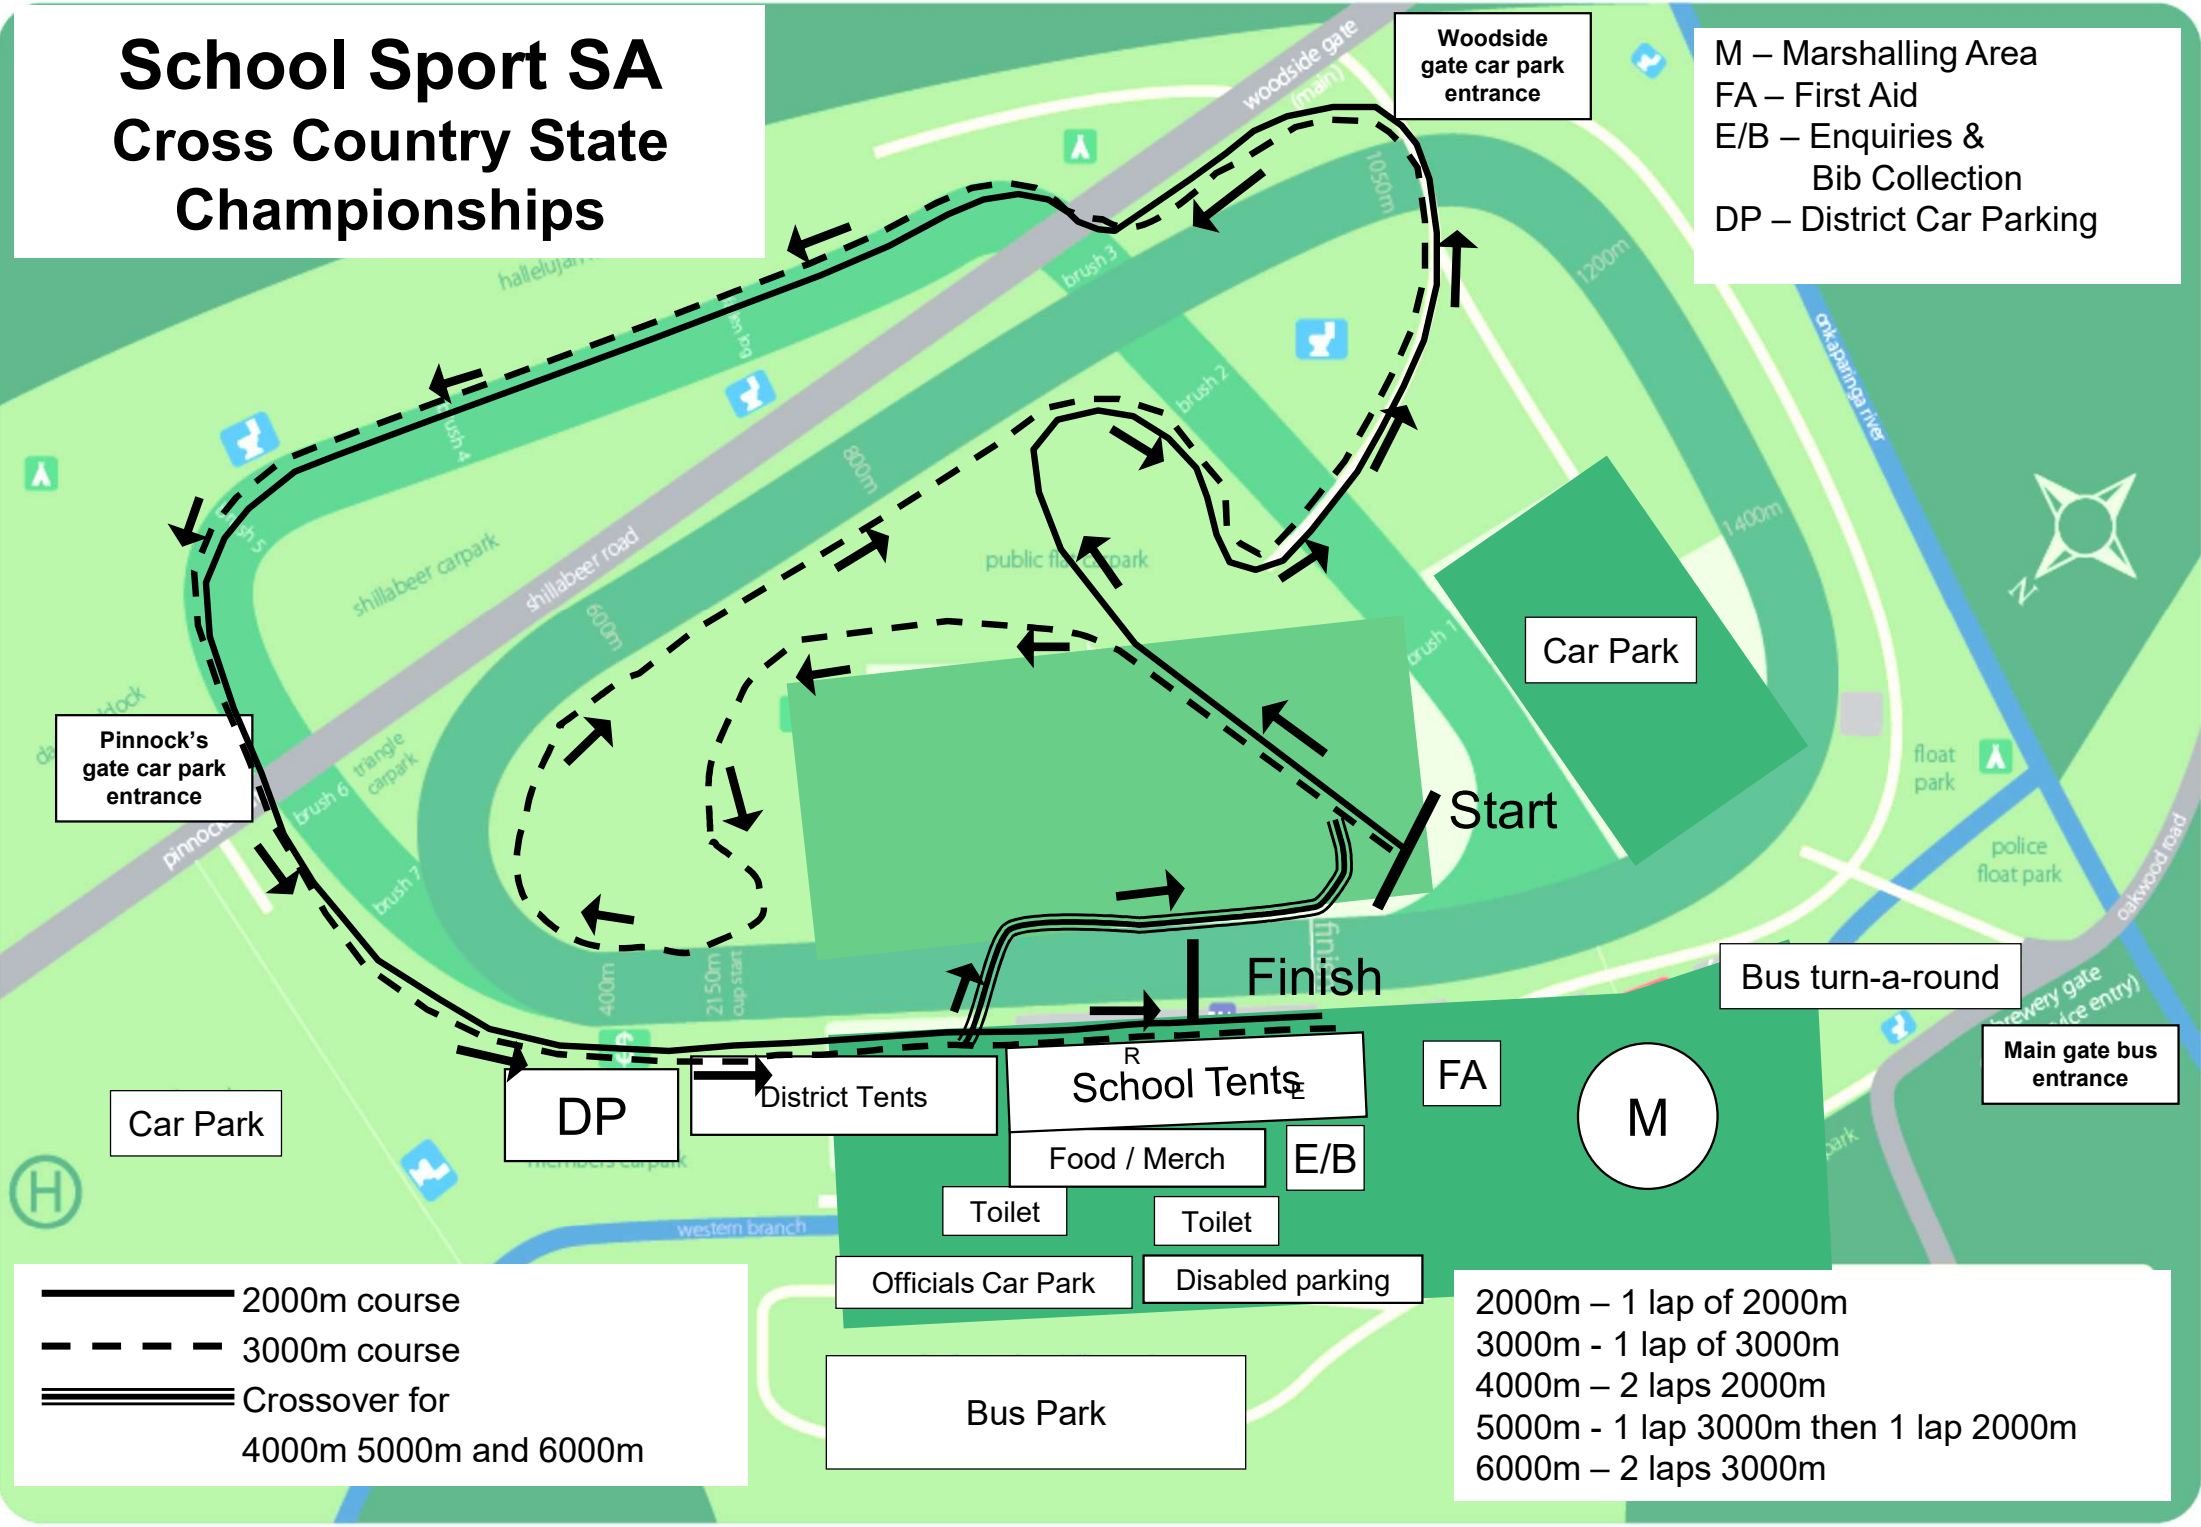

School Sport SA Cross Country State Championships

M – Marshalling Area
FA – First Aid
E/B – Enquiries &
Bib Collection
DP – District Car Parking

Pinnock's gate car park entrance

Woodside gate car park entrance

Car Park

Start

Finish

Bus turn-a-round

Main gate bus entrance

Car Park

DP

District Tents

School Tents

Food / Merch

E/B

Toilet

Toilet

Officials Car Park

Disabled parking

Bus Park

FA

M

————— 2000m course
 - - - - - 3000m course
 = = = = = Crossover for
 4000m 5000m and 6000m

2000m – 1 lap of 2000m
 3000m - 1 lap of 3000m
 4000m – 2 laps 2000m
 5000m - 1 lap 3000m then 1 lap 2000m
 6000m – 2 laps 3000m