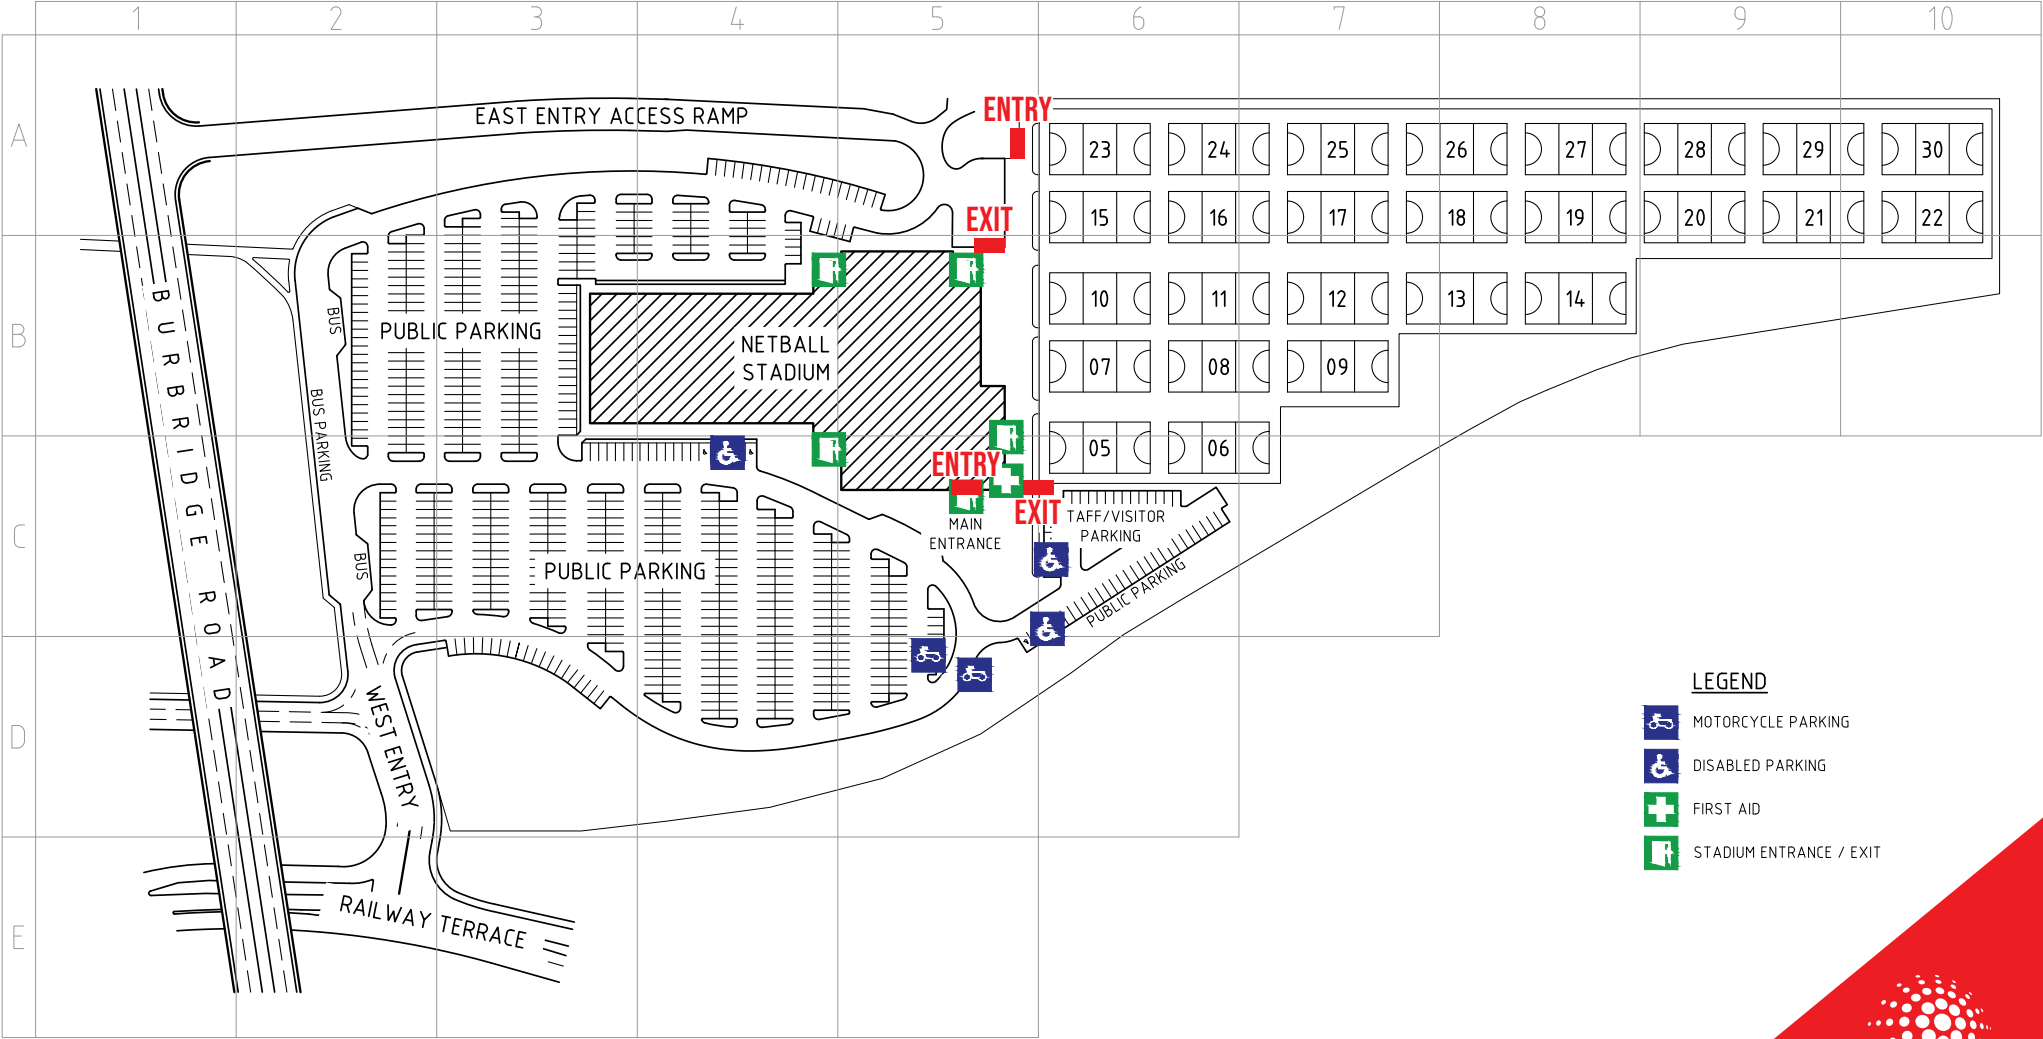

PRICELINE STADIUM - MAP

LEGEND

-  MOTORCYCLE PARKING
-  DISABLED PARKING
-  FIRST AID
-  STADIUM ENTRANCE / EXIT