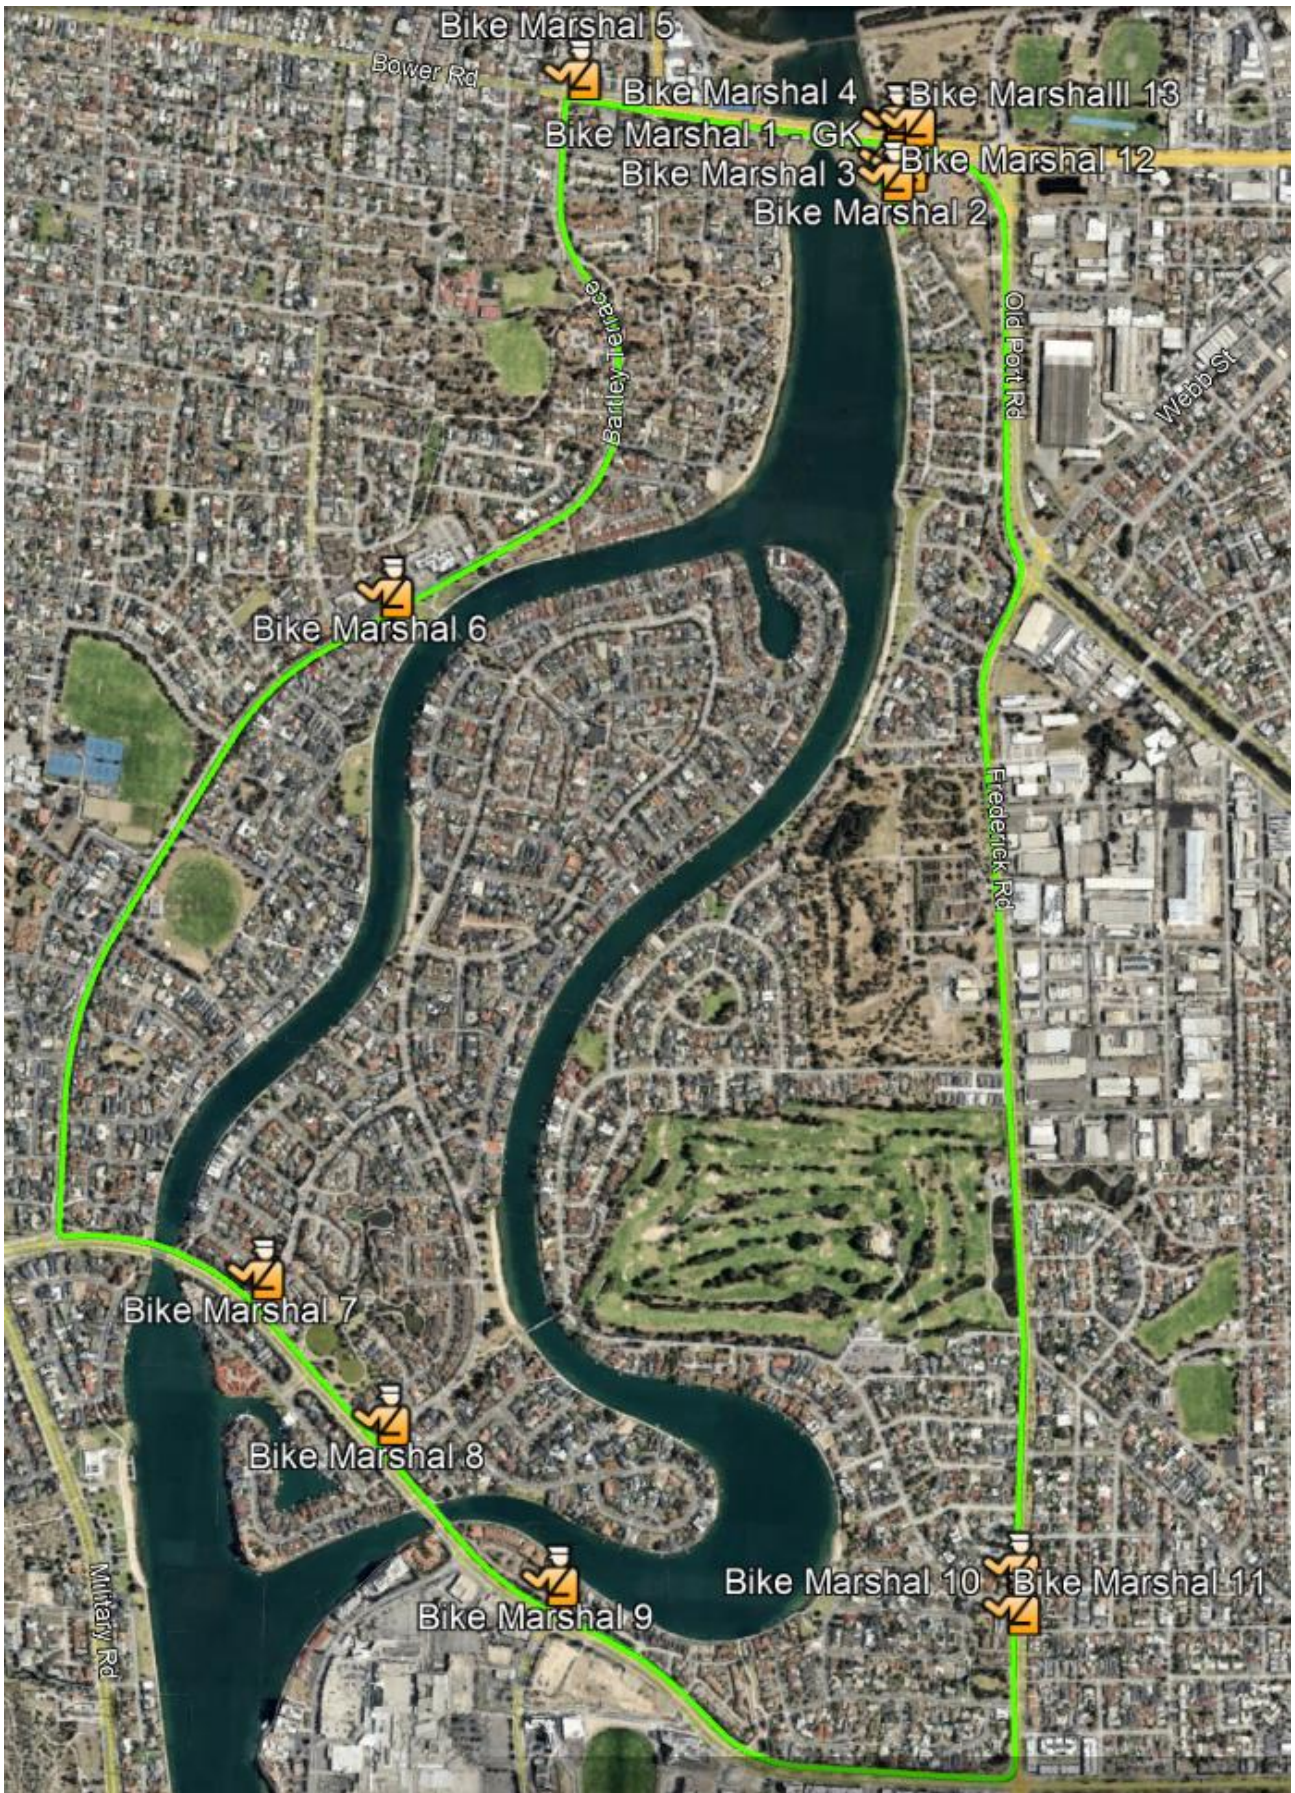

School Sport SA Triathlon

Bike Loop Marshals