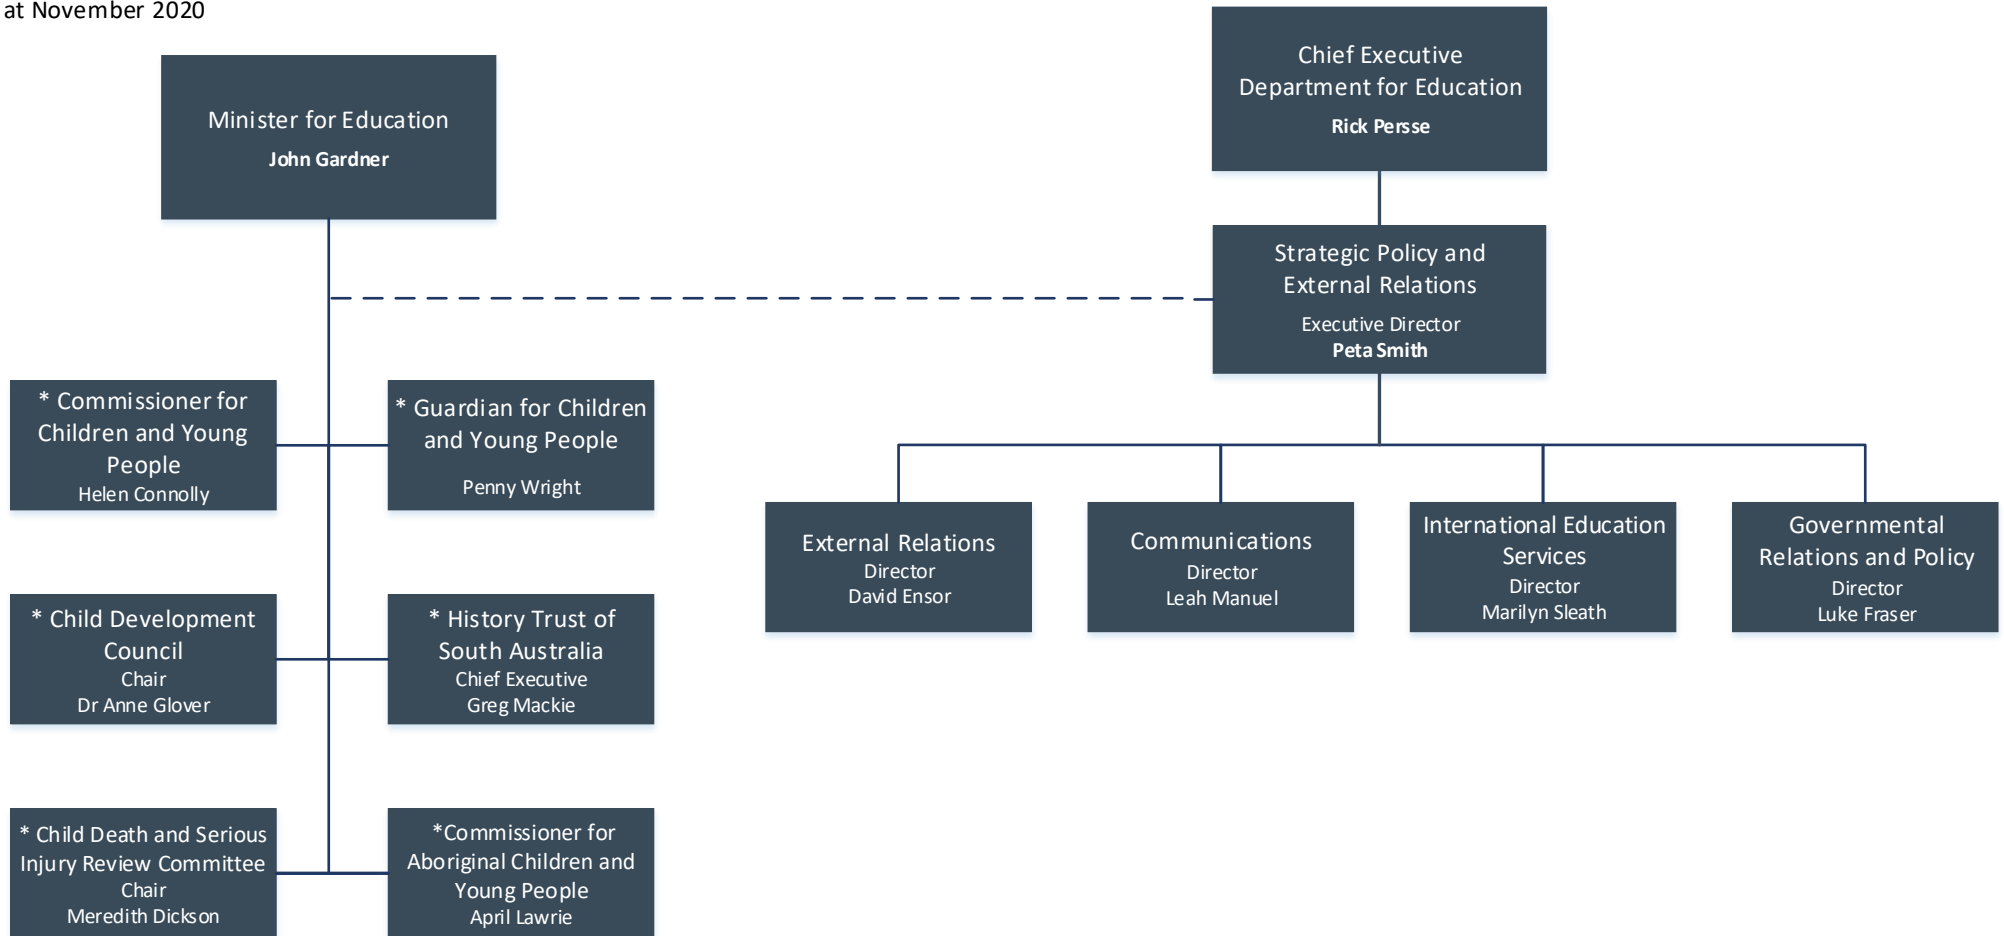

Department for Education

Strategic Policy and External Relations division

As at November 2020

*Administrative support only – admin agencies report to Minister and Parliament