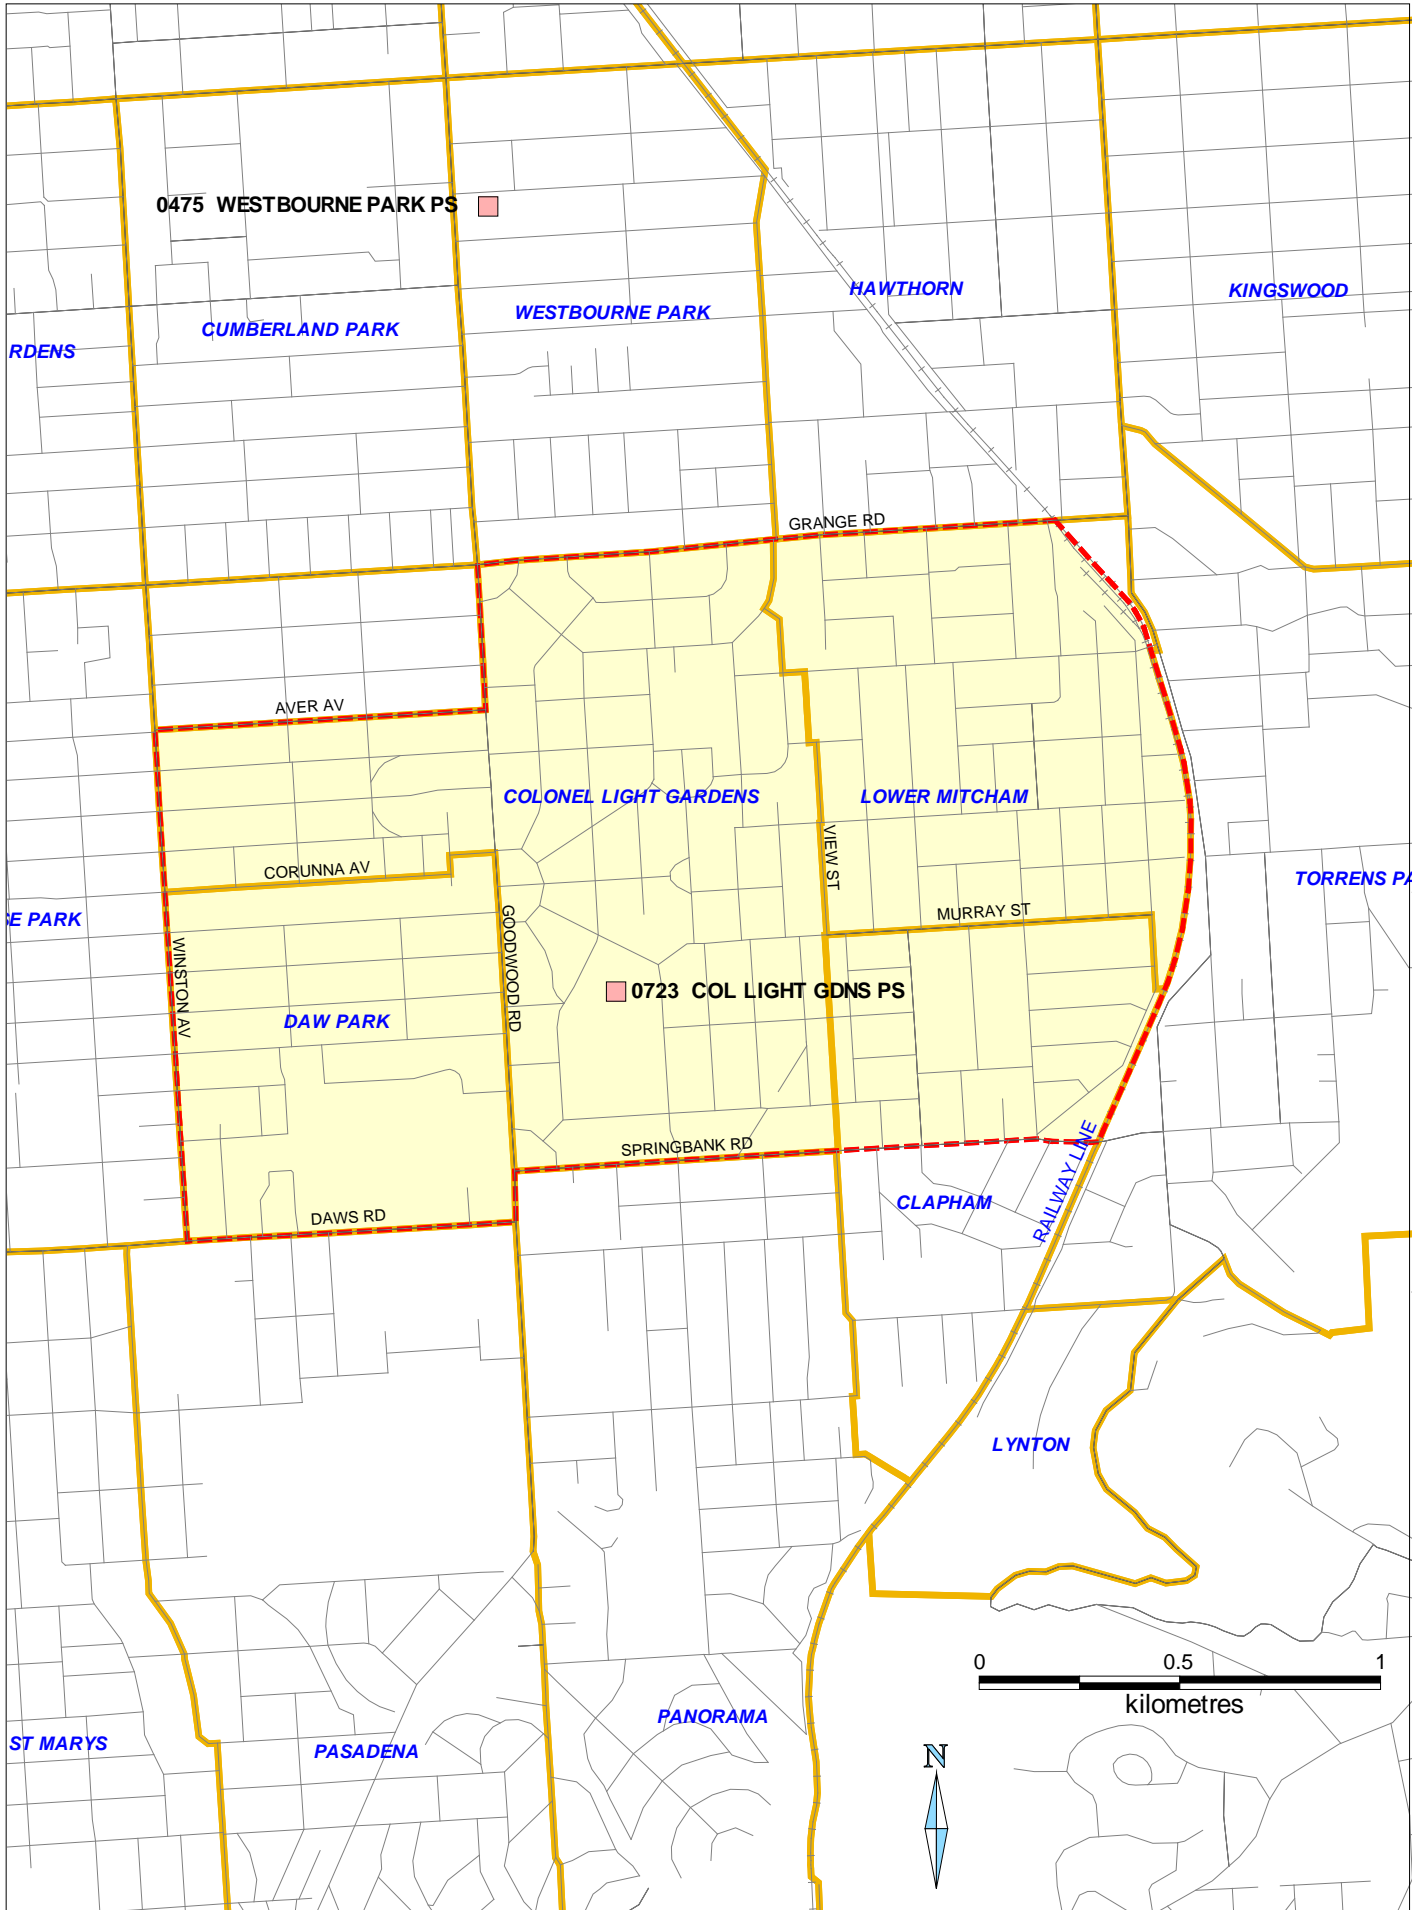

723 Colonel Light Gardens PS Zone

PS	Zone	Suburb	Railway