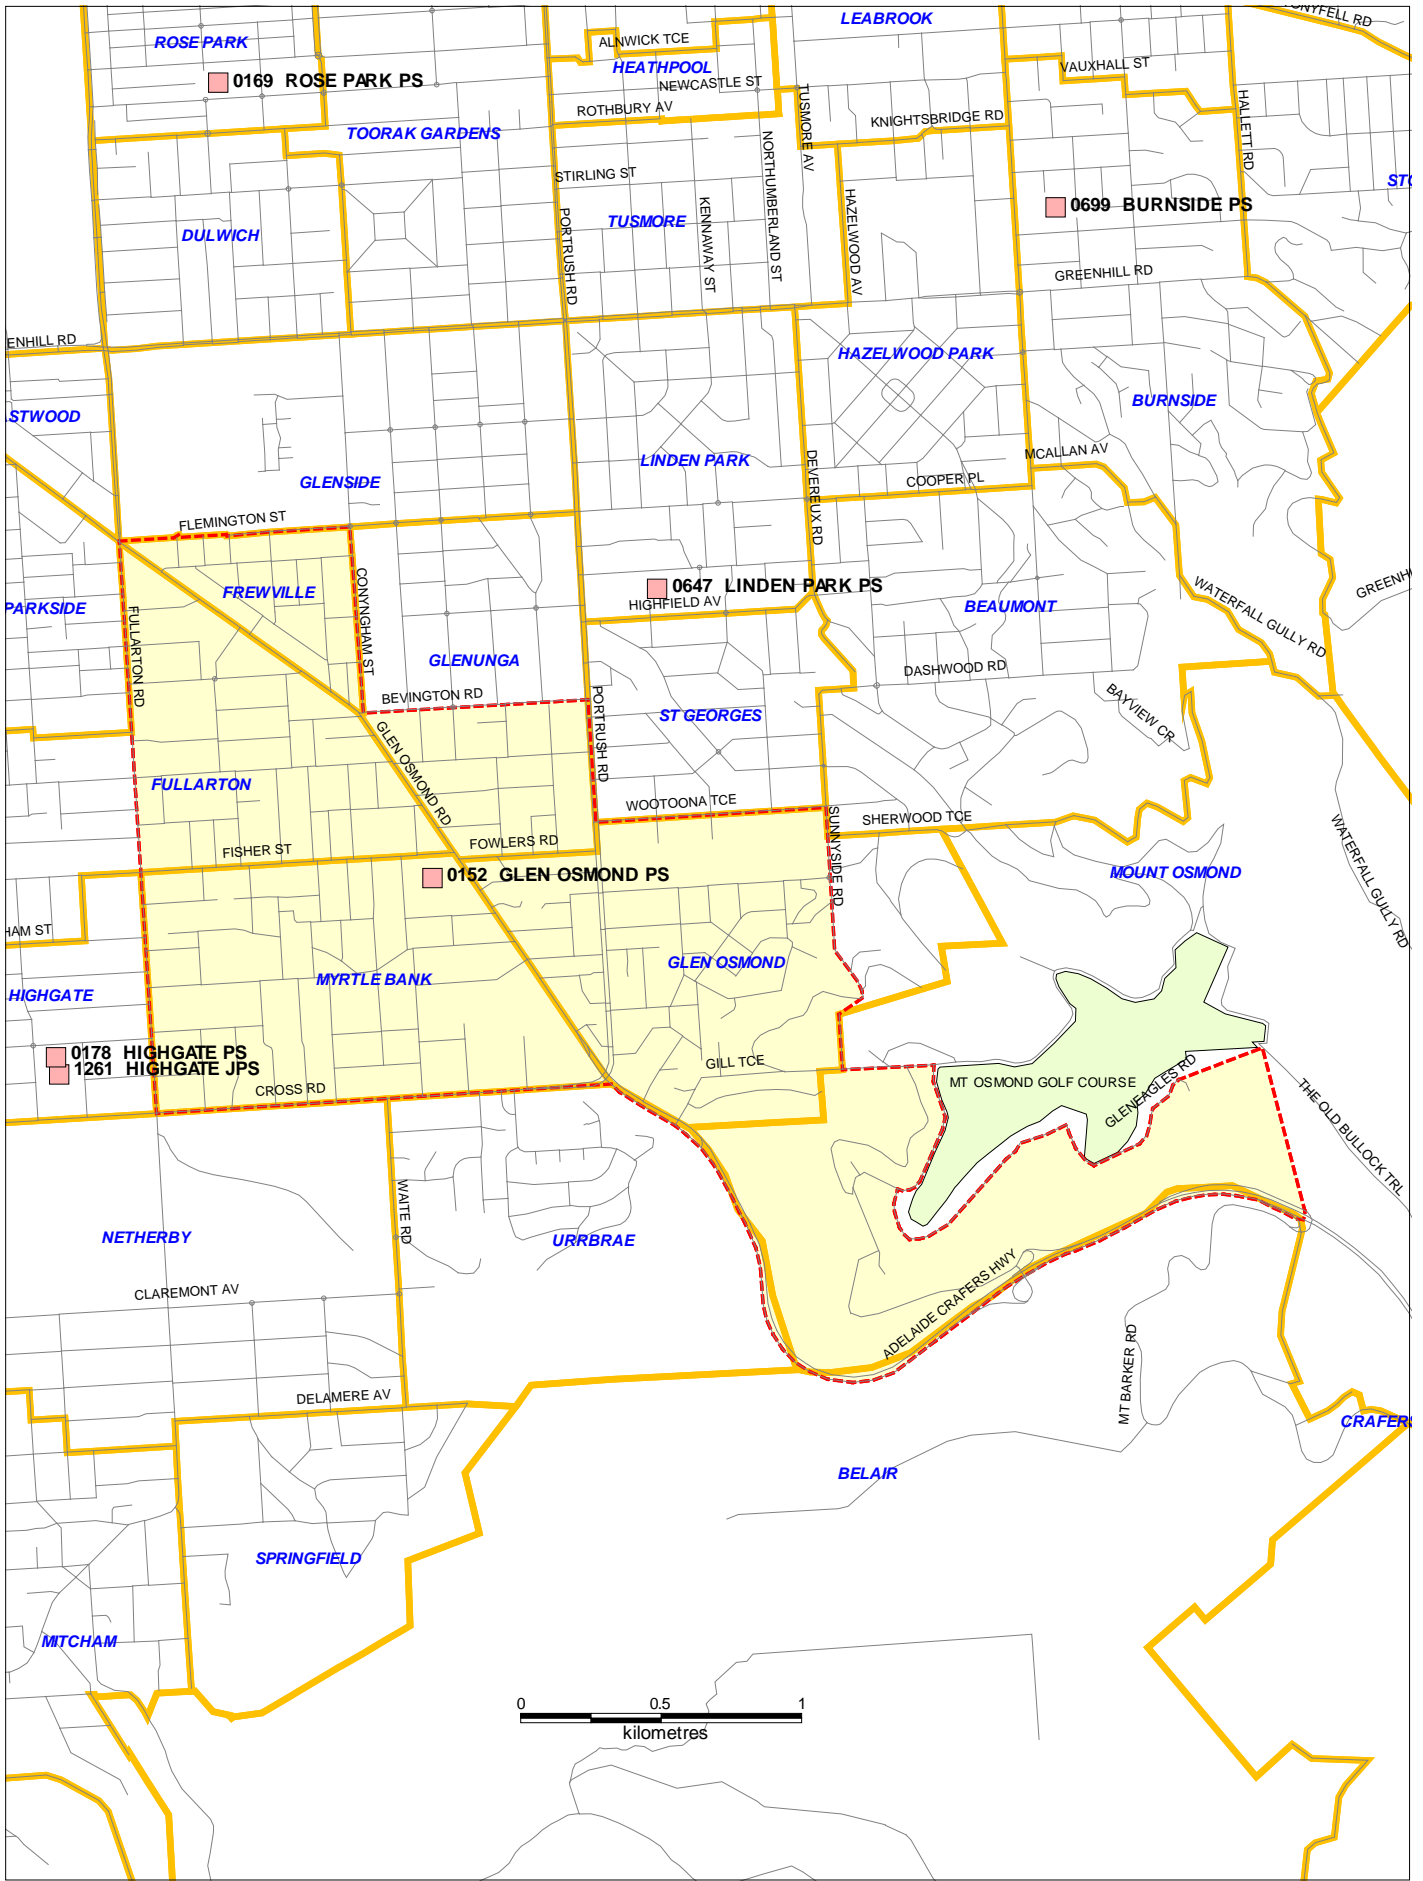

0152 Glen Osmond PS Zone

PS	Railway	Suburb	Zone