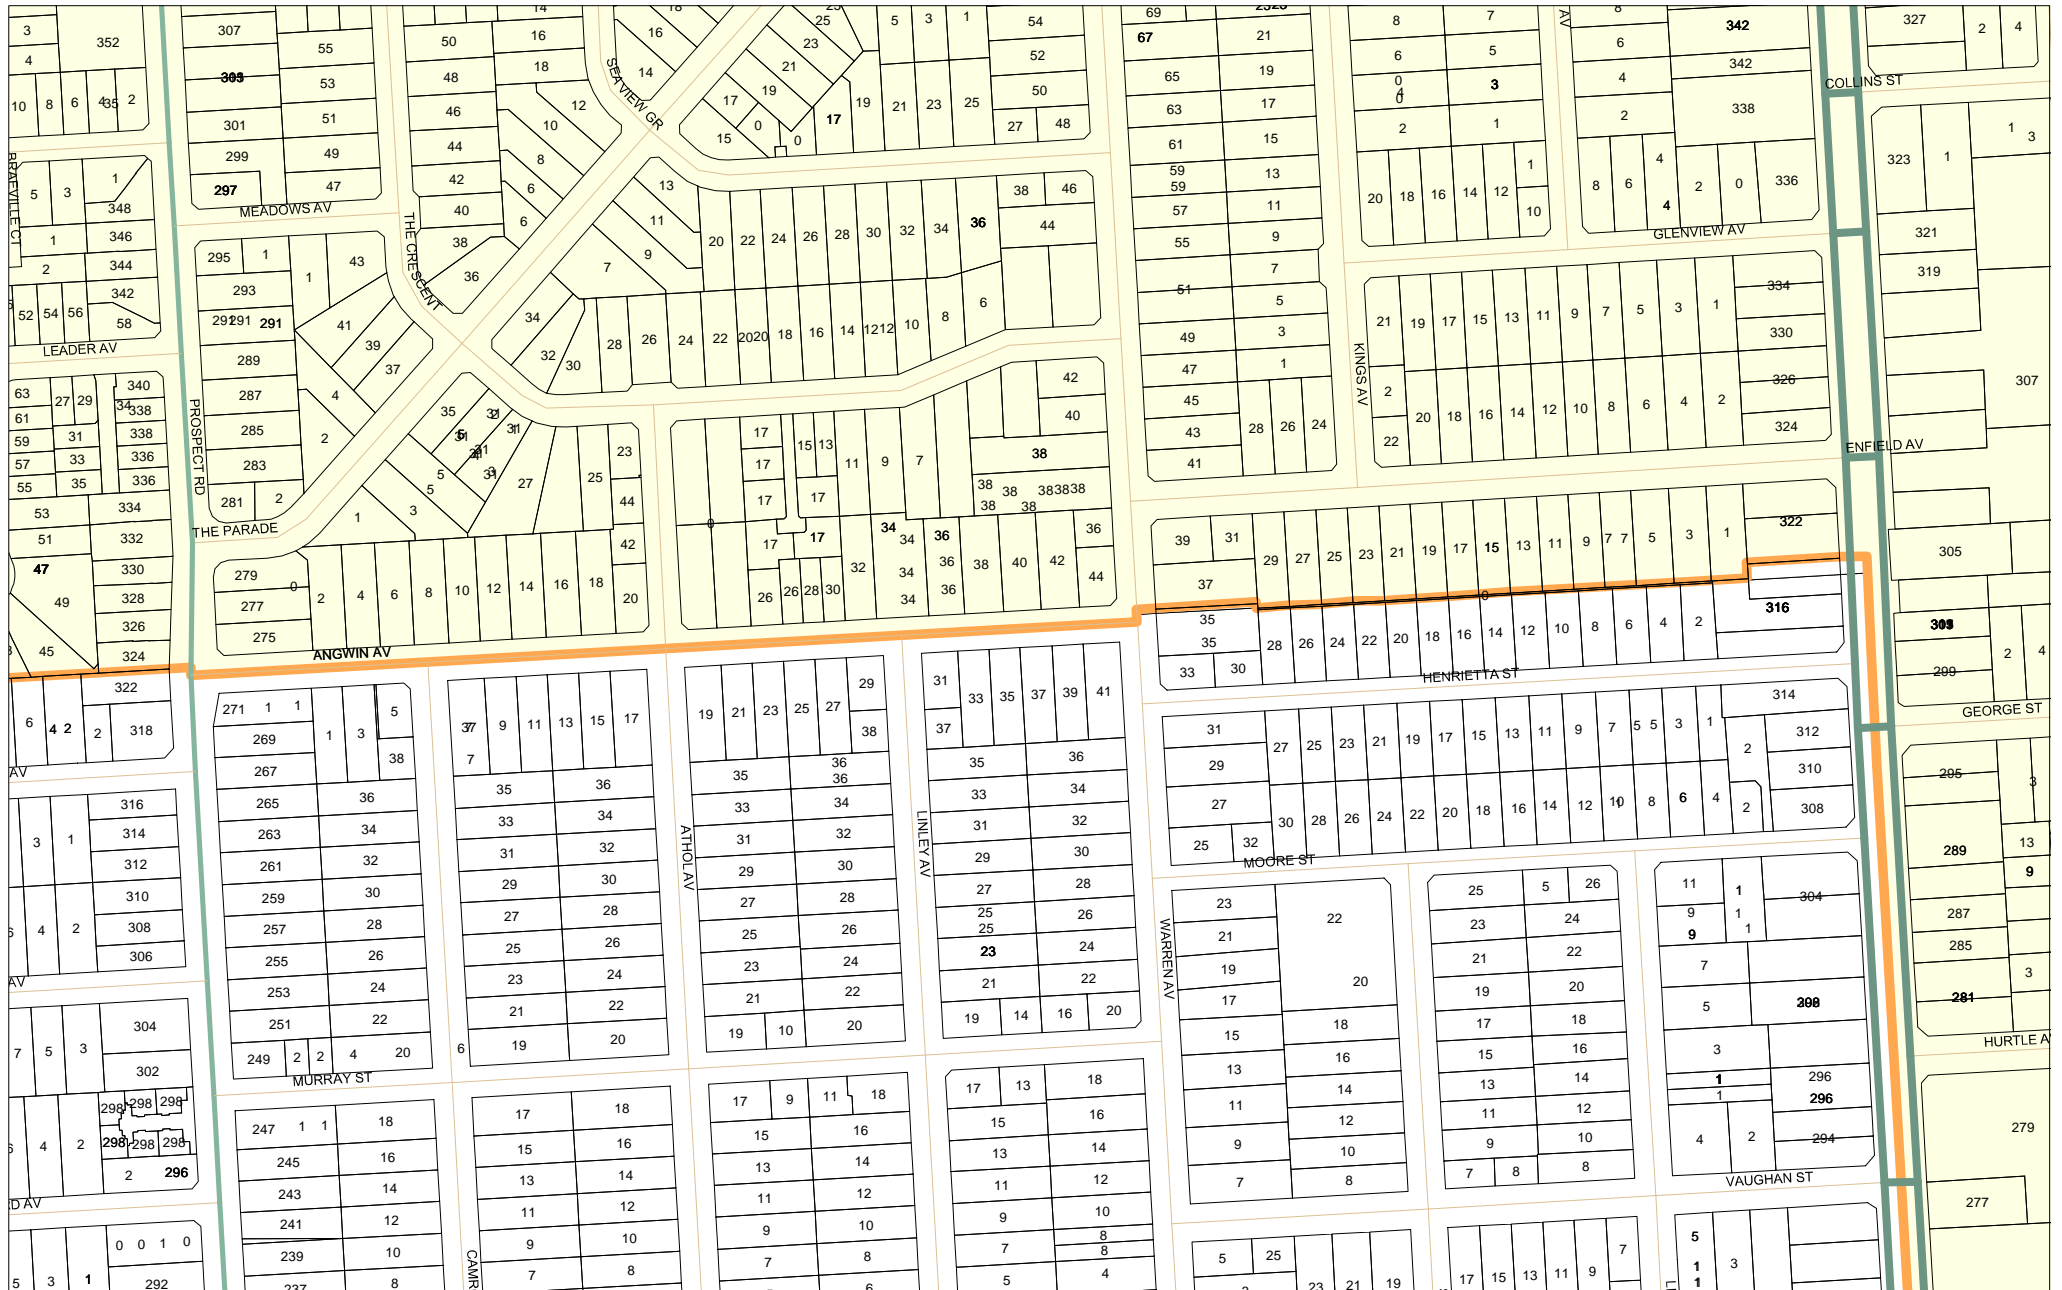

Roma Mitchell Secondary College
2015 Zone Boundary
Angwin Avenue, Enfield Avenue - Blair Athol

Roma Mitchell SC
2015 Zone