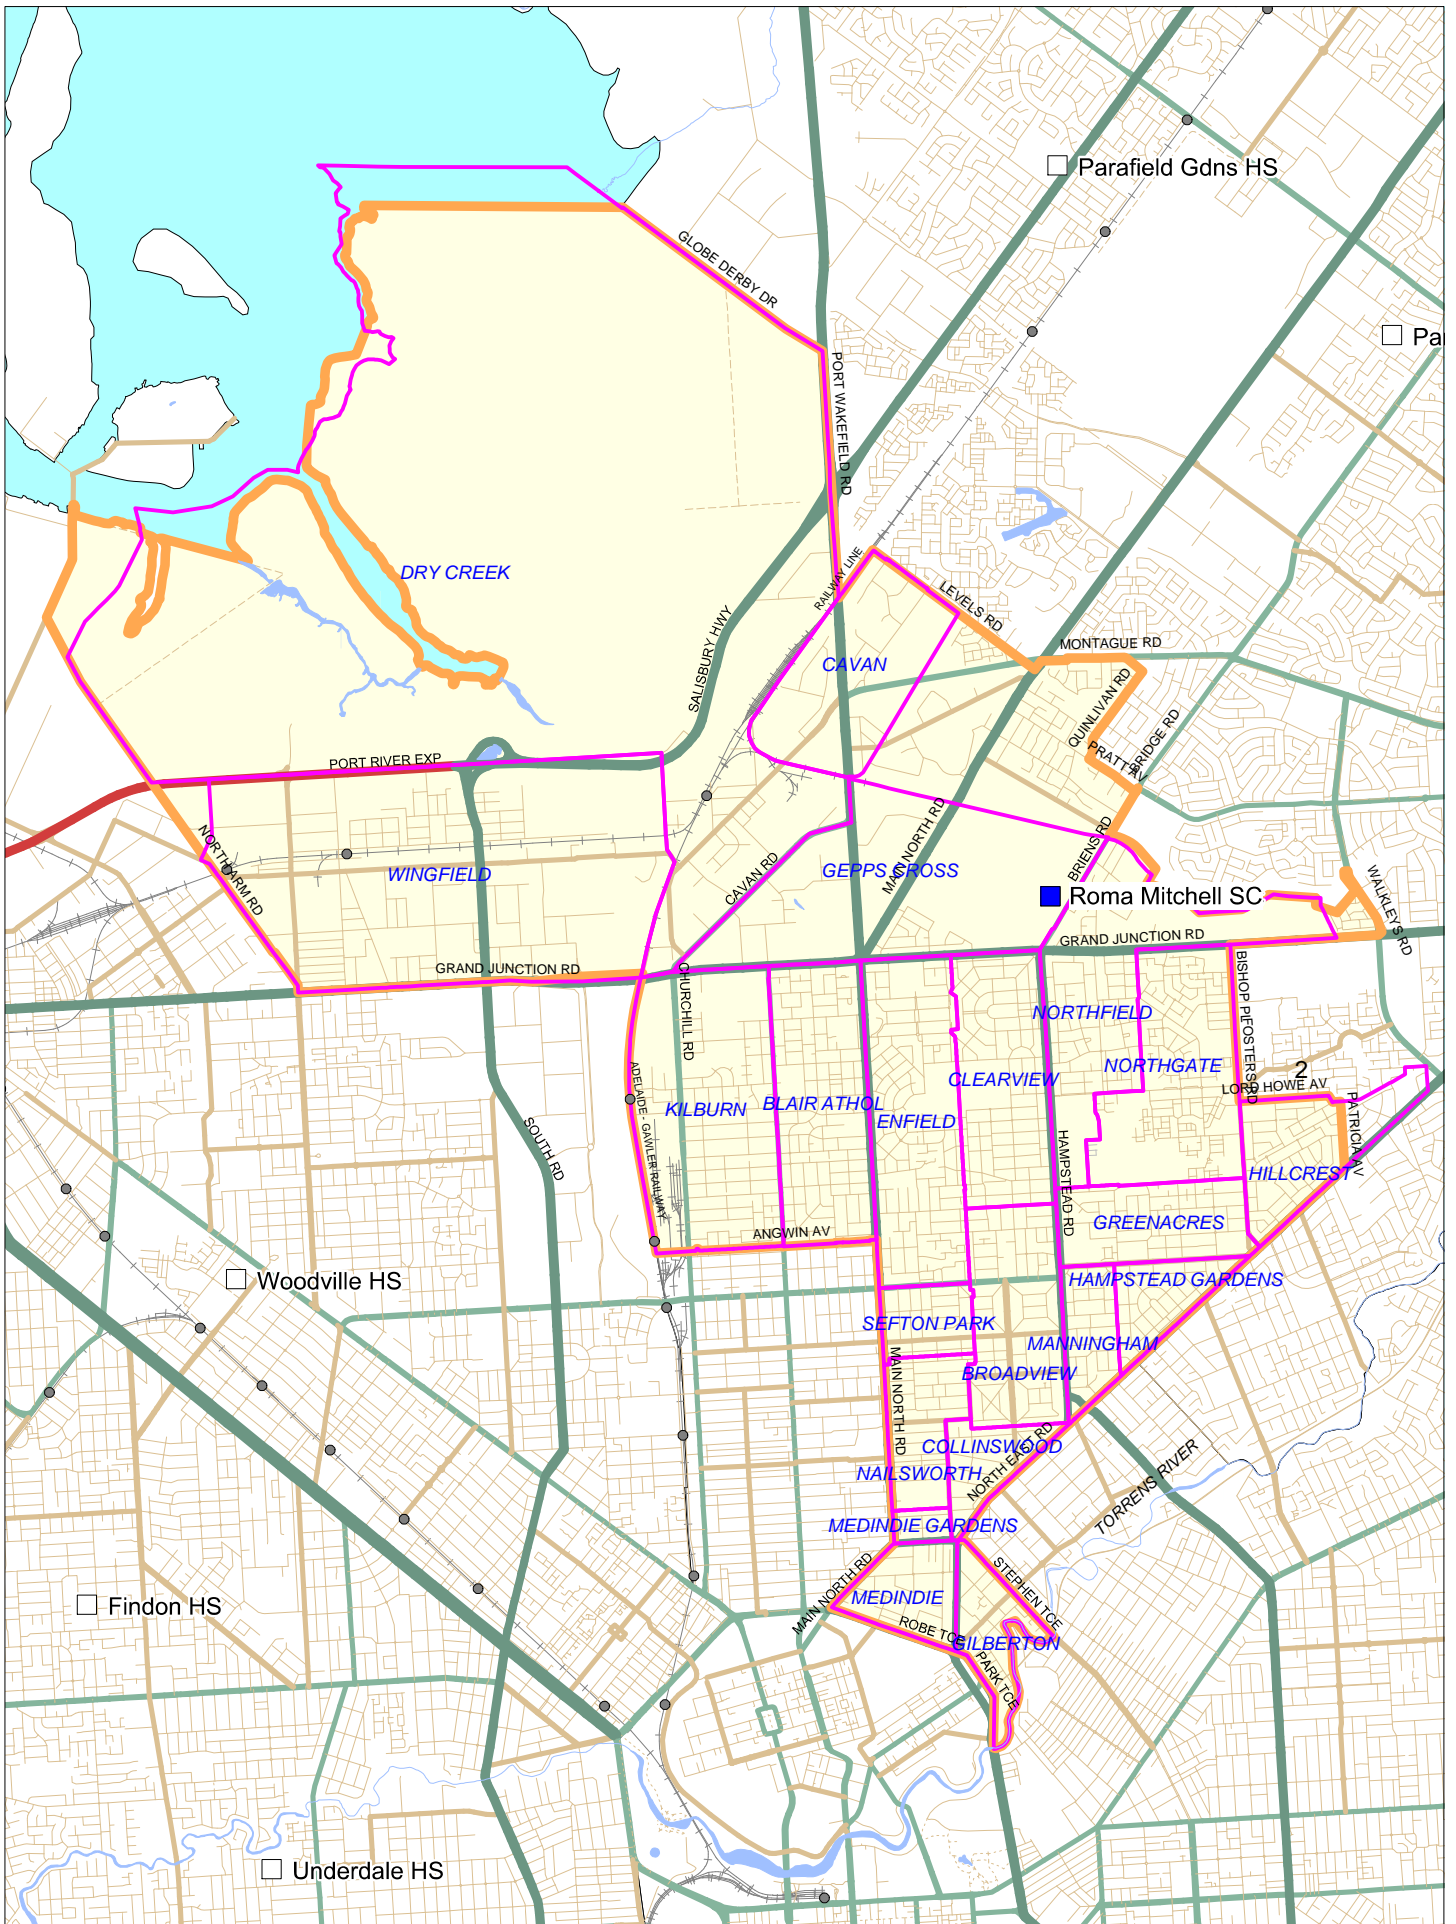

Roma Mitchell Secondary College  
2015 School Zone

Roma Mitchell SC  
2015 Zone

SUBURB